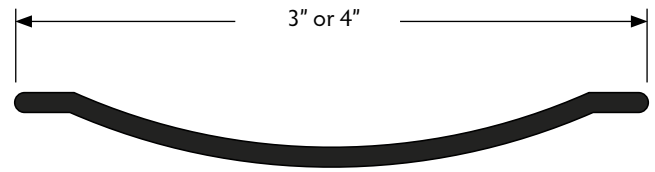

Guardrail Delineator™

CGR

For metal, wood or concrete guardrails

Carsonite's fiberglass composite guardrail delineators add visibility to guardrails. These versatile delineators can be easily attached to wood or metal guardrails. Add reflective sheeting for enhanced visibility.

How to Order:

Width (in.)
3 or 4

Color
(See chart below)

CGR **4** **027** **01**

Product number Length (in.)

Color	Standard Lengths (in.)
01-White	27, 33

See chart for availability by color.

Other lengths and colors are available. Contact your representative.